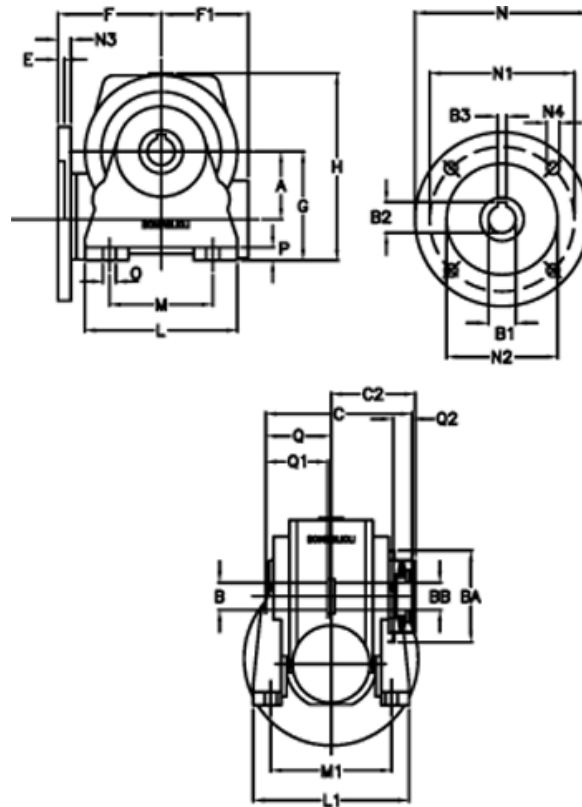

Article number: 390204900712236

Description: Worm Gear with Torque Limiter  
VF 49-L2-N-7 P63B5

## Measures

a = 49.50	C2 = 63,5	L1 = 124	O = 8.5
B = 25	Description = VF 49N-xx-63B5	m = 63	P = 12
B1 E7 = 11	E = 3.0	M1 = 98.5	Q = 51.0
B2 = 12.8	F = 70	N = 140	Q1 = 41
B3 H9 = 4	F1 = 63	N1 = 115	Q2 = 15
BA = 63	g = 82	N2 = 95	
BB H7 = 14	H = 138.0	N3 = 10.5	
C = 105	L = 110	N4 = 9,5	